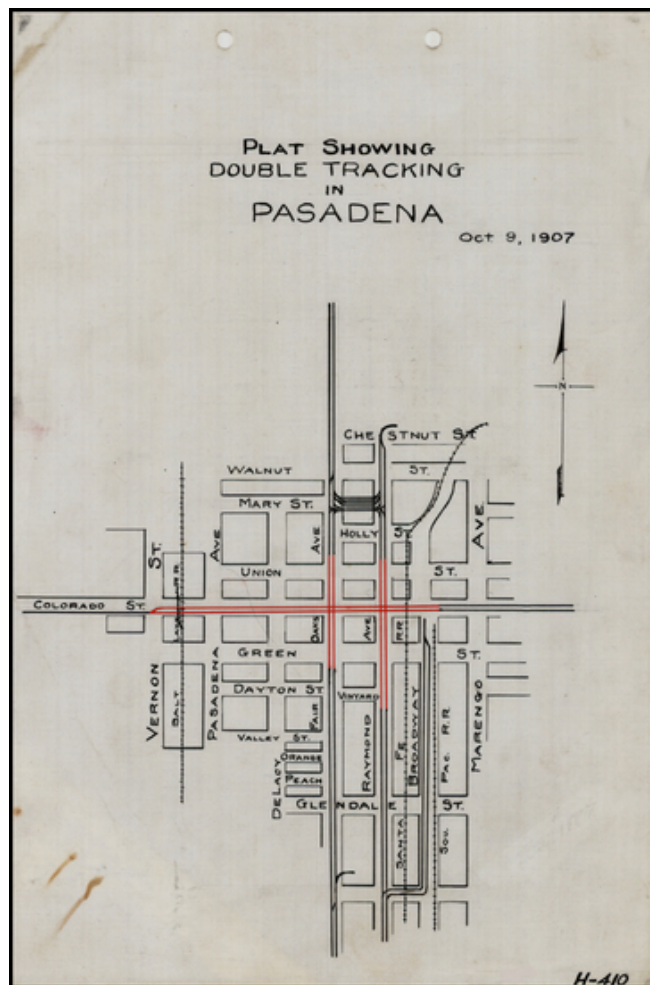

Barry Lawrence Ruderman Antique Maps Inc.

7407 La Jolla Boulevard
La Jolla, CA 92037

www.raremaps.com

(858) 551-8500
blr@raremaps.com

Plat Showing Double Tracking In Pasadena Oct. 9, 1907

Stock#: 31908df
Map Maker: Pacific Electric Railway
Date: 1907
Place: n.p.
Color: Uncolored
Condition: VG+
Size: 8 x 11 inches
Price: SOLD

Description:

Detailed sketch internal sketch map of the Pacific Electric Railway, showing part of Pasadena centered on Colorado Street and Raymond.

Detailed Condition: