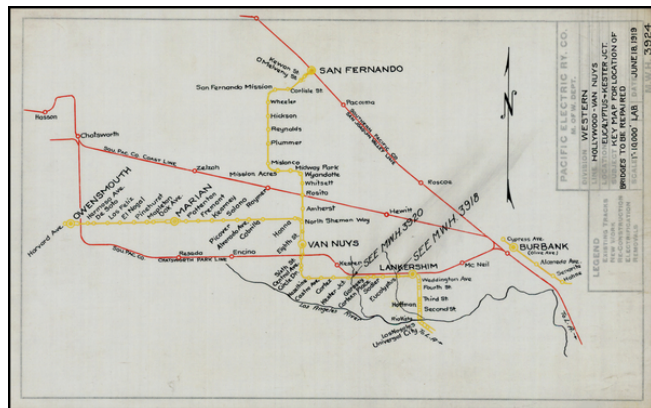

Barry Lawrence Ruderman Antique Maps Inc.

7407 La Jolla Boulevard
La Jolla, CA 92037

www.raremaps.com

(858) 551-8500
blr@raremaps.com

[Untitled Map of the Pacific Electric Railway Routes in the San Fernando Valley]

Stock#: 31837df
Map Maker: Pacific Electric Railway
Date: 1919
Place: Los Angeles
Color: Outline Color
Condition: VG+
Size: 14 x 10 inches
Price: SOLD

Description:

Detailed internal working map of the Pacific Electric Railway lines in the San Fernando Valley.

The map was prepared by the PER as a key map for the location of Bridges to Be Repaired as of June 18, 1919, providing a fantastic schematic image of the Western, Hollywood - Van Nuys, and Eucalyptus - Kester Jct., lines and showing all of the stops along each of the lines.