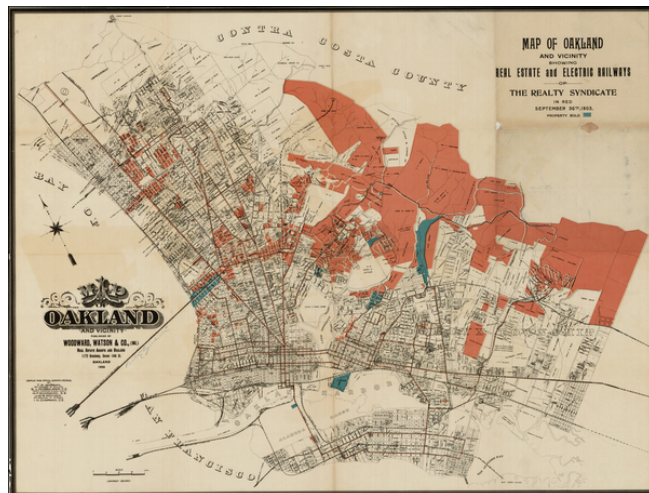

Barry Lawrence Ruderman Antique Maps Inc.

7407 La Jolla Boulevard
La Jolla, CA 92037

www.raremaps.com

(858) 551-8500
blr@raremaps.com

Map of Oakland and Vicinity Published By Woodward, Watson & Co. . . 1903

Stock#: 31795
Map Maker: Woodward, Watson & Co.
Date: 1903
Place: Oakland
Color: Color
Condition: VG
Size: 34.5 x 26 inches
Price: SOLD

Description:

Highly detailed plan of Oakland, showing the most up to date mapping of the City and real estate then for sale and sold.

Includes the names of a number of land owners on the larger parcels and names the subdivisions, tracts and additions around town.

Detailed Condition:

Trimmed to neatline. Minor breaks in paper, but generally very good.