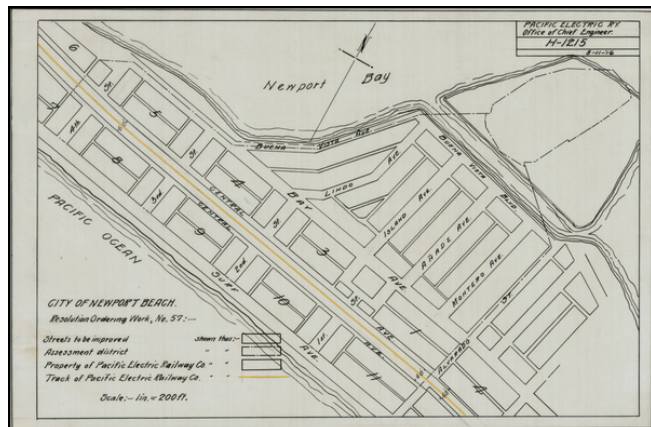

Barry Lawrence Ruderman Antique Maps Inc.

7407 La Jolla Boulevard
La Jolla, CA 92037

www.raremaps.com

(858) 551-8500
blr@raremaps.com

City of Newport Beach. Resolution Ordering Work, No. 57:

Stock#: 31694df
Map Maker: Pacific Electric Railway
Date: 1916
Place: Los Angeles
Color: Uncolored
Condition: VG+
Size: 12 x 8.5 inches
Price: \$ 145.00

Description:

Detailed map of a portion of Newport Beach, bounded by Surf Avenue, Buena Vista Avenue, 4th Street and Alvarado Street.

Shows the tracks of the Pacific Electric Railway and other details.

Detailed Condition: