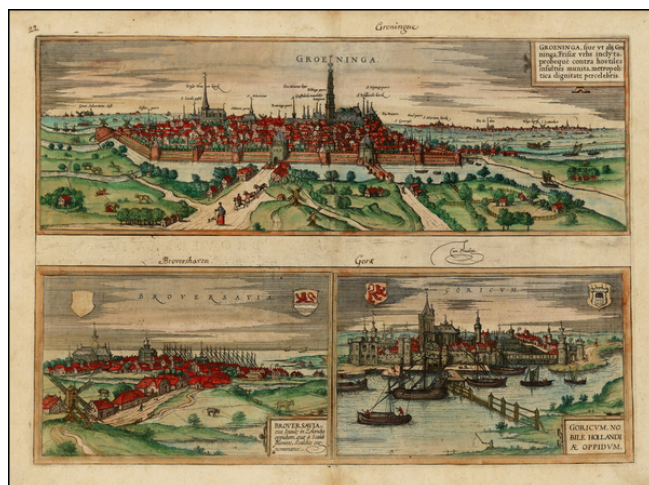

Barry Lawrence Ruderman Antique Maps Inc.

7407 La Jolla Boulevard
La Jolla, CA 92037

www.raremaps.com

(858) 551-8500
blr@raremaps.com

Groeninga, sive ut alij Gruninga, Frisae urbs . . . / Broversavia, cius Insulae in Zelandia oppidum . . . / Gronicum Nobile Hollaniae Oppidum

Stock#: 31667
Map Maker: Braun & Hogenberg
Date: 1572 circa
Place: Cologne
Color: Hand Colored
Condition: VG
Size: 18 x 13 inches
Price: SOLD

Description:

Decorative early views of Groeninga, Gork and Brovershaven.

Bird's-eye view of the 3 towns with details of the surrounding fields, farms and structures.

From Braun & Hogenberg's *Civitates Orbis Terrarum*, the most important book of town plans and views published in the 16th Century.

Detailed Condition:

Old Color. Minor repairs and soiling near centerfold.