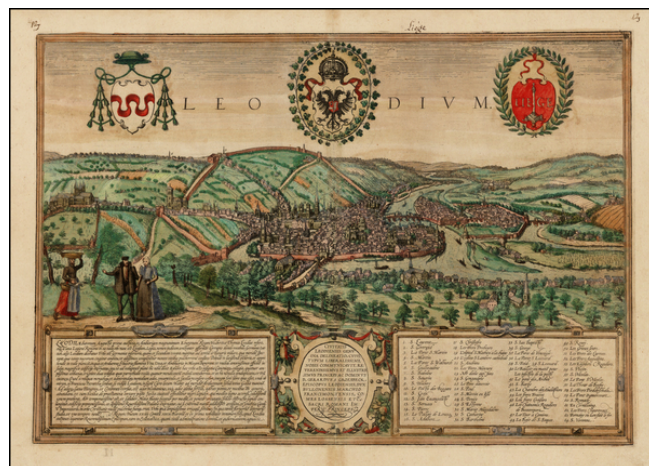

## Civitatis Leodiensis Genuina Delineatio . . .

**Stock#:** 31445  
**Map Maker:** Braun & Hogenberg  
**Date:** 1572  
**Place:** Cologne  
**Color:** Hand Colored  
**Condition:** VG  
**Size:** 19 x 14 inches  
**Price:** SOLD

### Description:

Detailed view of Liege, one of the earliest obtainable modern views of the city.

Decorative with 3 coat of arms, figures in the foreground and an extensive key locating the major points of interest. From Braun & Hogenberg's *Civitatus Orbis Terrarum*, the most important book of town plans and views published in the 16th Century.

### Detailed Condition:

Old Color. Minor repair at lower centerfold and minor discoloration.