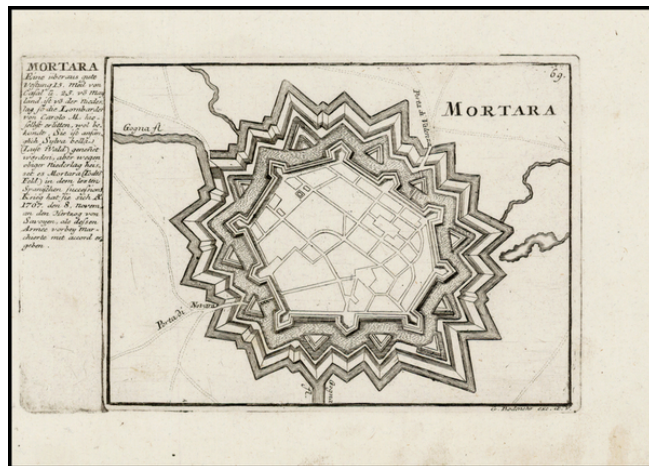

Barry Lawrence Ruderman Antique Maps Inc.

7407 La Jolla Boulevard
La Jolla, CA 92037

www.raremaps.com

(858) 551-8500
blr@raremaps.com

Mortara . . .

Stock#: 31410
Map Maker: Bodenehr
Date: 1700 circa
Place: Augsburg
Color: Uncolored
Condition: VG
Size: 9 x 6.5 inches
Price: \$ 125.00

Description:

Detailed view and plan of the fortifications of the town of Mortara (southwest of Milan), published by Gabriel Bodenehr.

Detailed Condition: