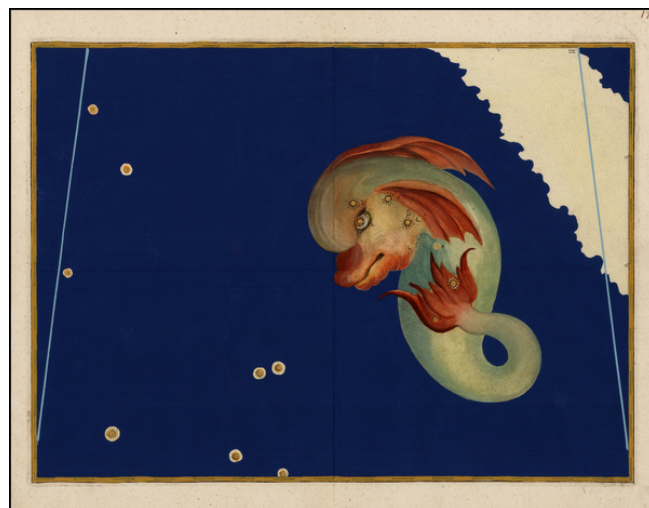

Barry Lawrence Ruderman Antique Maps Inc.

7407 La Jolla Boulevard
La Jolla, CA 92037

www.raremaps.com

(858) 551-8500
blr@raremaps.com

[Delphinus] (Stars Heightened in Gold)

Stock#: 31283op
Map Maker: Bayer
Date: 1603
Place: Augsburg
Color: Hand Colored
Condition: VG+
Size: 15 x 11 inches
Price: SOLD

Description:

Striking full color example of Bayer's celestial chart of Delphinus, with the stars heightened in gold. The present example has no text on the verso.

Delphinus is a constellation in the northern sky, close to the celestial equator. Its name is Latin for dolphin. Delphinus was one of the 48 constellations listed by the 2nd century astronomer Ptolemy, and it remains among the 88 modern constellations recognized by the International Astronomical Union. It is bordered (clockwise from north) by Vulpecula the fox, Sagitta the arrow, Aquila the eagle, Aquarius the water-carrier, Equuleus the foal and Pegasus the flying horse.

Bayer's *Uranometria*, is one of the most important celestial atlases of the 17th Century and the forerunner of all star atlases which contained 51 star charts, of which 48 were Ptolomeic constellations.

Another important feature of the Bayer's atlas was the introduction of a new system of stellar nomenclature. Bayer assigned Greek letters to the brighter stars, generally in the order of magnitude, so that the bright star in the Bull's eye became alpha Tauri (and the brightest star in the Centaur became our familiar alpha Centauri.) These letters were placed on the charts themselves, and also in a table that accompanied each chart. Bayer's charts are rarely offered separately on the market.