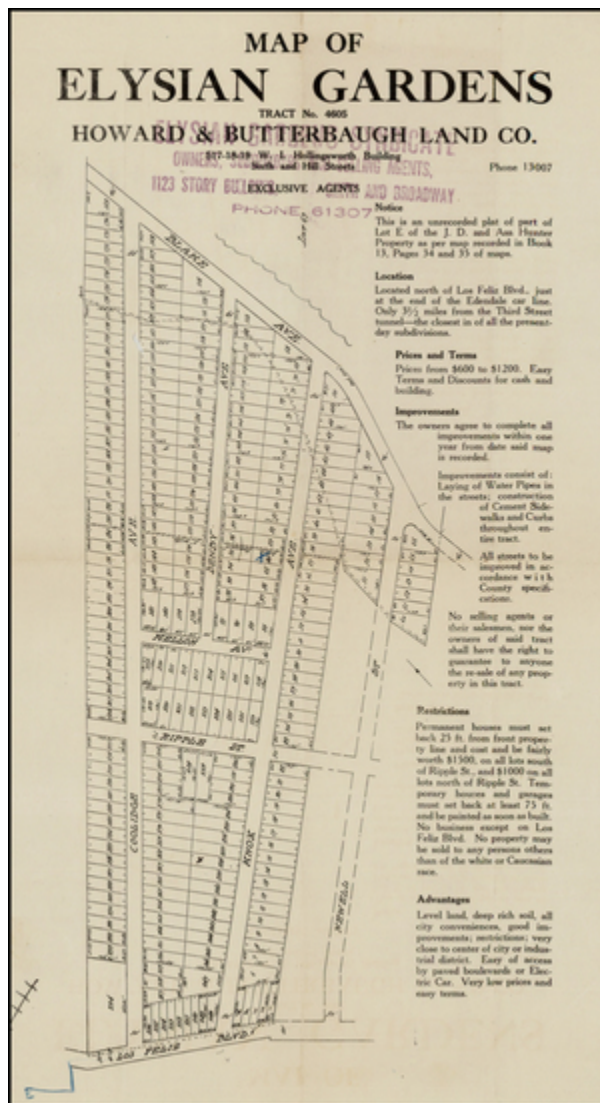

## Map of Elysian Gardens Tract No. 4605

**Stock#:** 30106  
**Map Maker:** Howard & Butterbaugh Land Co.  
**Date:** 1920 circa  
**Place:** Los Angeles  
**Color:** Uncolored  
**Condition:** VG  
**Size:** 9 x 17 inches  
**Price:** SOLD

### Description:

Rare early tract map of Elysian Gardens, bounded by Coolidge Avenue, Blake Avenue and Los Feliz Boulevard.

The map shows streets and lots, with promotional details and prices along the right side of the map.

A purple stamp over the name of the original owners suggests that the project may have been acquired by

**Barry Lawrence Ruderman  
Antique Maps Inc.**

7407 La Jolla Boulevard  
La Jolla, CA 92037

[www.raremaps.com](http://www.raremaps.com)