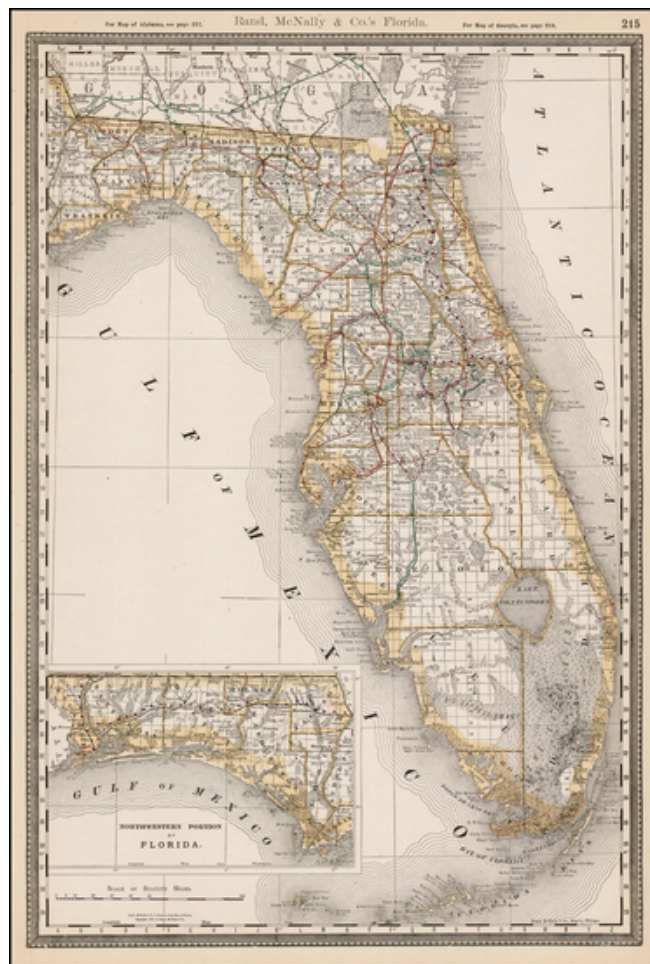

Barry Lawrence Ruderman Antique Maps Inc.

7407 La Jolla Boulevard
La Jolla, CA 92037

www.raremaps.com

(858) 551-8500
blr@raremaps.com

Rand, McNally & Co.'s Florida

Stock#: 29968
Map Maker: Rand & McNally
Date: 1888
Place: Chicago
Color: Outline Color
Condition: VG
Size: 19 x 12.5 inches
Price: SOLD

Description:

Early edition of this detailed map of Florida, with a larger inset map of panhandle.

The map is colored by counties and shows towns, roads, rivers, railroads, islands, swamps and a host of other details.