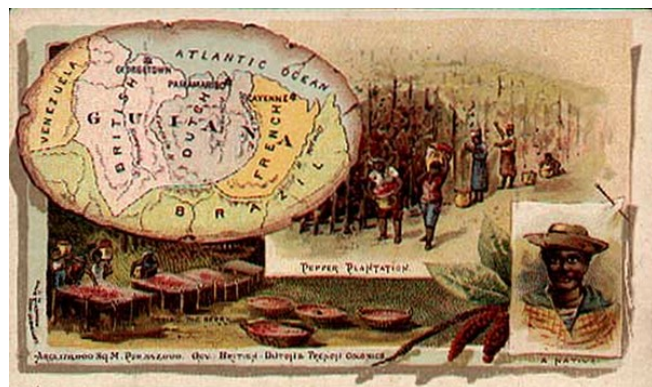

## Guiana

**Stock#:** 2993  
**Map Maker:** Arbuckle Brothers Coffee Co.  
**Date:** 1889  
**Place:** New York  
**Color:** Color  
**Condition:** VG  
**Size:** 5 x 3 inches  
**Price:** \$30.00

### Description:

Decorative map from this famous series of trade cards.