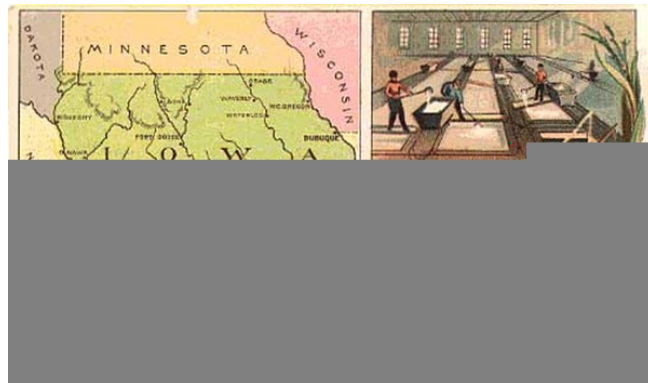

Barry Lawrence Ruderman Antique Maps Inc.

7407 La Jolla Boulevard
La Jolla, CA 92037

www.raremaps.com

(858) 551-8500
blr@raremaps.com

Iowa

Stock#: 2922
Map Maker: Arbuckle Brothers Coffee Co.
Date: 1889
Place: New York
Color: Color
Condition: VG
Size: 5 x 3 inches
Price: \$30.00

Description:

Decorative and unusual trading card map from this famous series. Map is surrounded by decorative vignette, showing Glucose Factory and corn. Includes population statistics.

Detailed Condition: