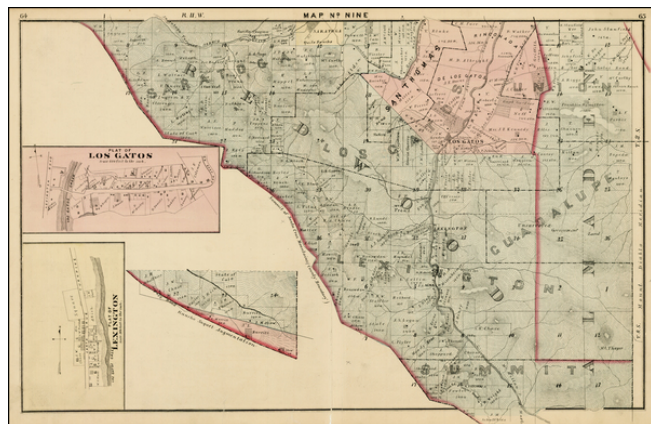

**Barry Lawrence Ruderman
Antique Maps Inc.**

7407 La Jolla Boulevard
La Jolla, CA 92037

www.raremaps.com

(858) 551-8500
blr@raremaps.com

**(Saratoga, Los Gatos, Redwood and Lexington areas of Santa Clara County (and) Plat of
Los Gatos (with) Plat of Lexington**

Stock#: 28888
Map Maker: Thomson & West
Date: 1876
Place: San Francisco
Color: Uncolored
Condition: VG
Size: 25 x 16.5 inches
Price: SOLD

Description:

Detailed maps of 2 towns in Santa Clara County (Los Gatos and Lexington) and the areas around Los Gatos, Saratoga, Lexington, Redwood, etc., from Thomson & West's *Historical atlas map of Santa Clara County, California*. Compiled, drawn and published from personal examinations and surveys by Thomson & West, San Francisco.

Many land owners are located.

Detailed Condition: