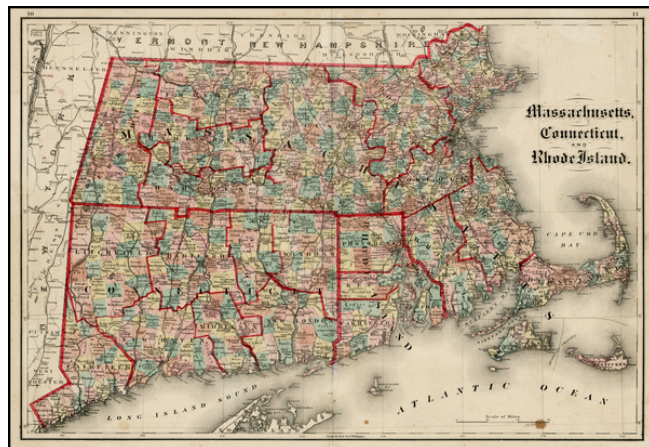

Barry Lawrence Ruderman Antique Maps Inc.

7407 La Jolla Boulevard
La Jolla, CA 92037

www.raremaps.com

(858) 551-8500
blr@raremaps.com

Massachusetts, Connecticut and Rhode Island

Stock#: 28860
Map Maker: Williams
Date: 1873
Place: New York
Color: Color
Condition: VG
Size: 25.5 x 17.5 inches
Price: SOLD

Description:

Scarce regional map, colored by townships, and showing towns, mountains, rivers, railroads, etc.

Detailed Condition: