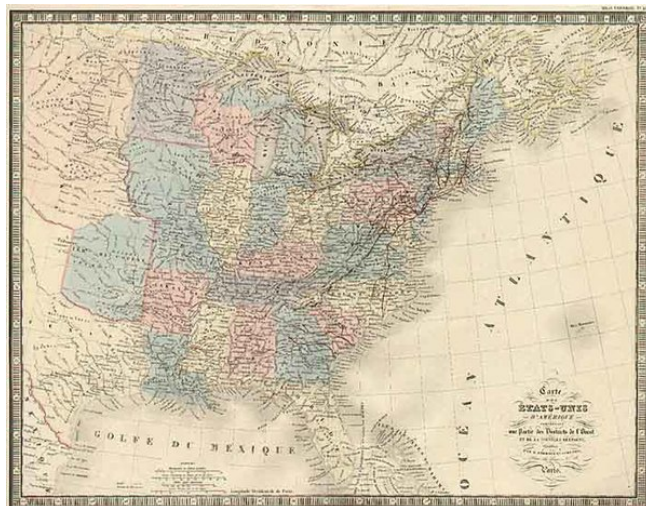

Barry Lawrence Ruderman Antique Maps Inc.

7407 La Jolla Boulevard
La Jolla, CA 92037

www.raremaps.com

(858) 551-8500
blr@raremaps.com

Carte Des Etats Unis D'Amerique...1850

Stock#: 2790
Map Maker: Andriveau-Goujon
Date: 1850
Place: Paris
Color: Outline Color
Condition: VG
Size: 20 x 16 inches
Price: SOLD

Description:

Excellent map of the United States, extending west to include most of Texas, Indian Territory, and Nebraska Territory and including a primitive early Minnesota Territory.

Excellent coverage of Western Indians, Forts, early railroads and canals. Many placenames in Texas and Indian Territory. Decorative Swash letter title. Andriveau-Goujon's work is scarcer than his contemporaries (Brue, Lapie and Dufour), but generally of equal or superior engraving style and detail.