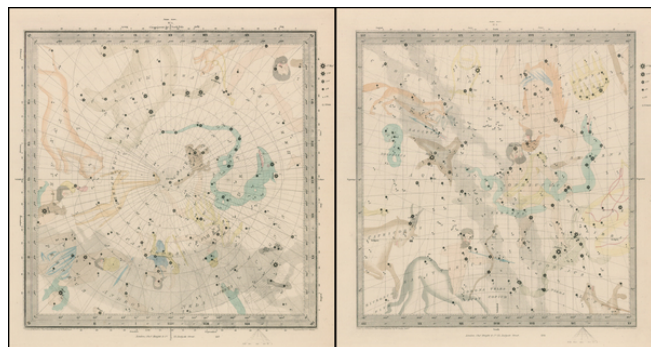

**Barry Lawrence Ruderman
Antique Maps Inc.**

7407 La Jolla Boulevard
La Jolla, CA 92037

www.raremaps.com

(858) 551-8500
blr@raremaps.com

**Pair of Celestial Maps (Ursa Major, Cassiopea, Persius, Saggiarius, Capricorn,
Ophiccus, Scorpius, Hydra, Lynx, Hercules, Serpens, Dephinus, Aquila, etc.)**

Stock#: 27880
Map Maker: SDUK
Date: 1830
Place: London
Color: Hand Colored
Condition: VG
Size: 10.5 x 11 inches (each)
Price: SOLD

Description:

Decorative pair of Celestial Charts, embellished with hand colored constellations.

Detailed Condition:

Hand Colored