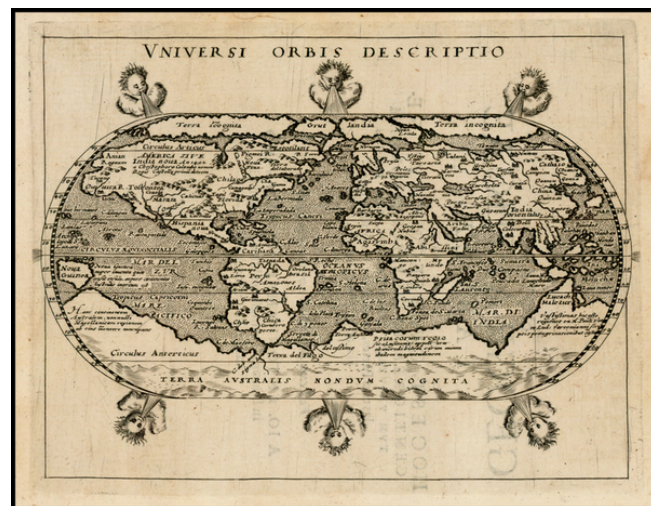

Barry Lawrence Ruderman Antique Maps Inc.

7407 La Jolla Boulevard
La Jolla, CA 92037

www.raremaps.com

(858) 551-8500
blr@raremaps.com

Universi Orbis Descriptio

Stock#: 27789
Map Maker: Magini
Date: 1596
Place: Venice
Color: Uncolored
Condition: VG
Size: 7 x 5.5 inches
Price: SOLD

Description:

Fascinating oval projection of the World, by the distinguished Italian geographer Giovanni Magini published a quarto edition of Ptolemy beginning in 1596. Later editions were also published in Cologne.

This particular world map used the oval projection popularized by Abraham Ortelius, and follows that model very closely. Most notable are the large landmasses of *Terra Incognita* and *Terra Australis* at both poles. Six wind-heads are arranged above and below the map.