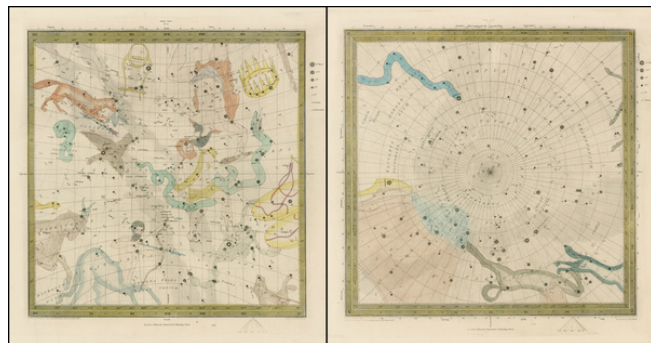

**Barry Lawrence Ruderman
Antique Maps Inc.**

7407 La Jolla Boulevard
La Jolla, CA 92037

www.raremaps.com

(858) 551-8500
blr@raremaps.com

Pair of Celestial Maps (Hercules, Capricorn, Sagittarius, Scorpio Libra)

Stock#: 27704
Map Maker: SDUK
Date: 1830
Place: London
Color: Hand Colored
Condition: VG
Size: 10.5 x 11 inches (each)
Price: SOLD

Description:

Decorative pair of Celestial Charts, showing the June to November skies, embellished with hand colored constellations.

Detailed Condition:

Hand Colored