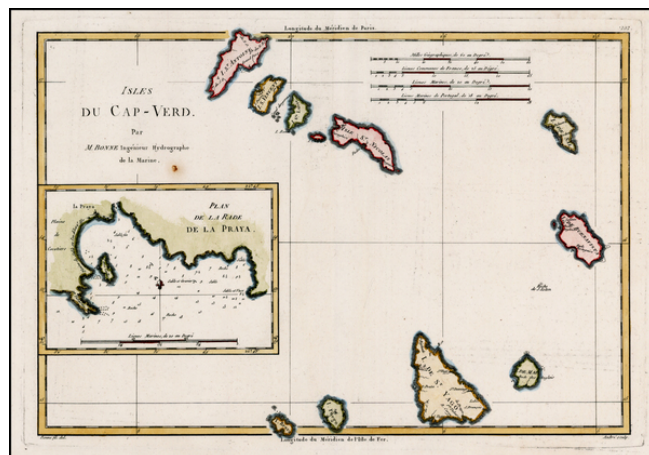

Barry Lawrence Ruderman Antique Maps Inc.

7407 La Jolla Boulevard
La Jolla, CA 92037

www.raremaps.com

(858) 551-8500
blr@raremaps.com

Isles Du Cap-Verd

Stock#: 27146
Map Maker: Bonne
Date: 1787
Place: Paris
Color: Hand Colored
Condition: VG
Size: 13 x 9.5 inches
Price: \$95.00

Description:

Detailed map showing the Cape Verde islands, with a large inset of La Rade De La Praya.

Shows towns, rivers, mountains, lakes, etc. Detailed map of the region from this classic 18th Century French atlas.