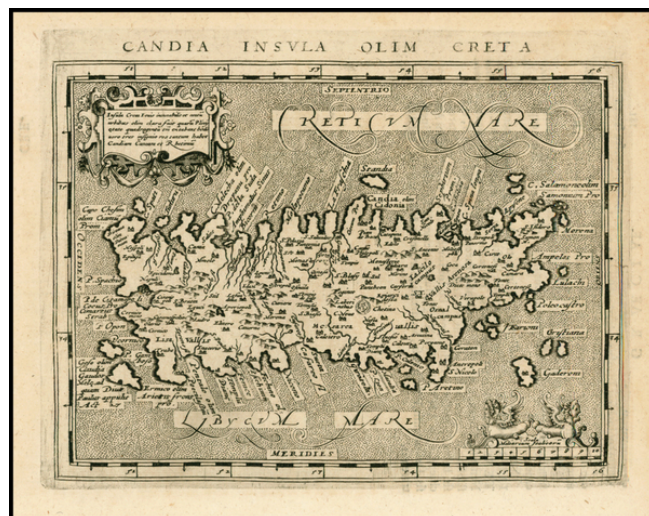

Barry Lawrence Ruderman Antique Maps Inc.

7407 La Jolla Boulevard
La Jolla, CA 92037

www.raremaps.com

(858) 551-8500
blr@raremaps.com

Candia Insula Olim Creta

Stock#: 27071
Map Maker: Magini
Date: 1596
Place: Venice
Color: Uncolored
Condition: VG
Size: 7 x 5 inches
Price: SOLD

Description:

Striking example of Magini's map of Crete, from an early edition of Magini's *Geographiae Universae tum Veteris tum Novae Absolutissimum*.

Detailed Condition: