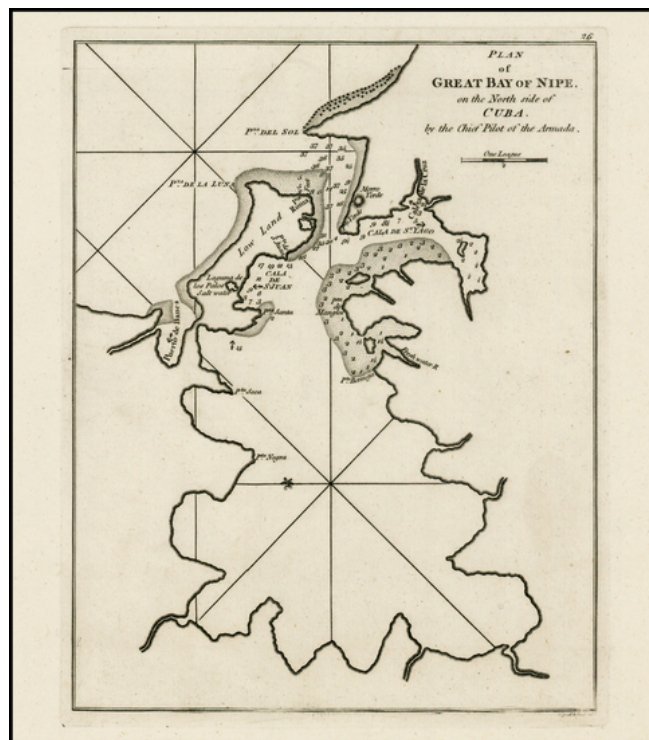

**Barry Lawrence Ruderman
Antique Maps Inc.**

7407 La Jolla Boulevard
La Jolla, CA 92037

www.raremaps.com

(858) 551-8500
blr@raremaps.com

Plan of Great Bay of Nipe on th North Side of Cuba, by the Chief Pilot of the Armada.

Stock#: 26952
Map Maker: Sayer & Bennett
Date: 1794
Place: London
Color: Uncolored
Condition: VG+
Size: 7 x 9 inches
Price: \$ 175.00

Description:

Rare early plan of Bahia de Nipe, Cuba, published by Sayer & Bennett, one of the earliest obtainable English Plans of the harbor.

Includes a detailed charting of the harbor, with soundings and anchorages, and place names.

Detailed Condition: