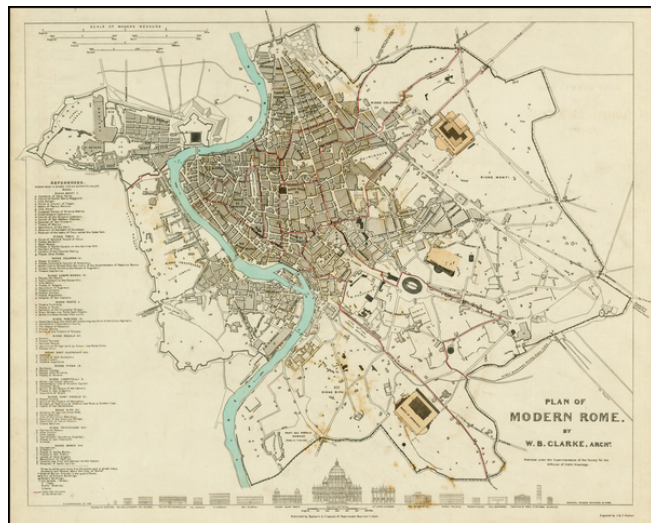

## Plan of Modern Rome

**Stock#:** 25615  
**Map Maker:** SDUK  
**Date:** 1830  
**Place:** London  
**Color:** Outline Color  
**Condition:** VG  
**Size:** 15.5 x 12 inches  
**Price:** SOLD

### Description:

Fabulous town plan and city view of Rome with great detail, including a comparison of the principal modern buildings.

One of the best 19th Century English towns plans to appear in a commercial atlas.