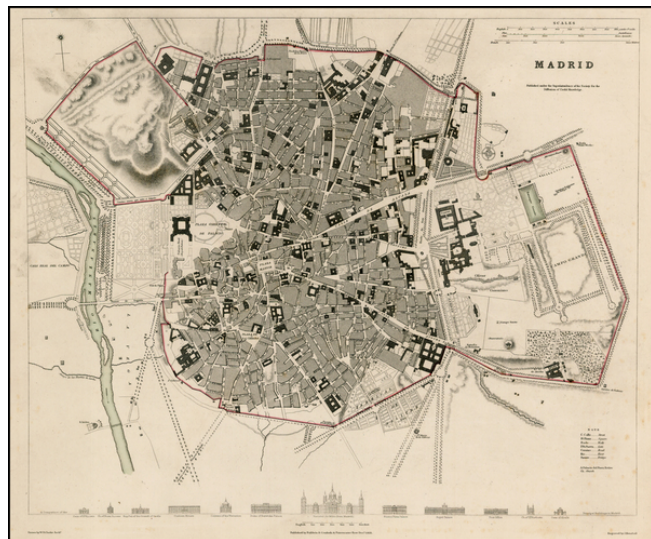

Barry Lawrence Ruderman Antique Maps Inc.

7407 La Jolla Boulevard
La Jolla, CA 92037

www.raremaps.com

(858) 551-8500
blr@raremaps.com

Madrid

Stock#: 25373
Map Maker: SDUK
Date: 1831
Place: London
Color: Hand Colored
Condition: VG
Size: 15.5 x 12 inches
Price: SOLD

Description:

Highly detailed plan of Madrid, with a series of building profiles at the bottom.

Shows bridges, roads, rivers, gates, Prados, Plazas, streets, buildings, castles, gardens, etc. One of the best published in a commercial atlas in the 19th Century