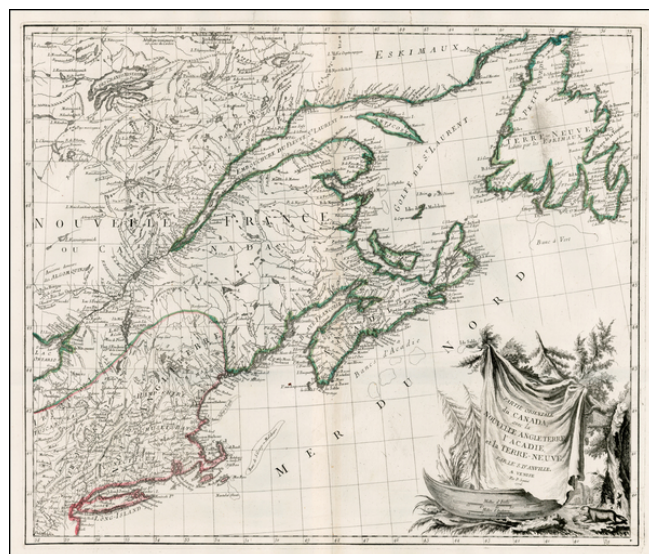

**Barry Lawrence Ruderman
Antique Maps Inc.**

7407 La Jolla Boulevard
La Jolla, CA 92037

www.raremaps.com

(858) 551-8500
blr@raremaps.com

**Partie Orientale du Canada, avec la Nouvelle Angleterre, l'Acadie, et la Terre-Neuve,
par le S. D'Anville . . . 1776**

Stock#: 24474
Map Maker: Santini
Date: 1776
Place: Venice
Color: Outline Color
Condition: VG
Size: 23.5 x 19 inches
Price: SOLD

Description:

First edition of Santini's map of Canada, New York and New England based upon D'Anville's seminal map of 1746.

The map utilizes the same cartouche as De Vaugondy's map of Canada, but does not include the large inset map of the Great Lakes.

Detailed Condition: