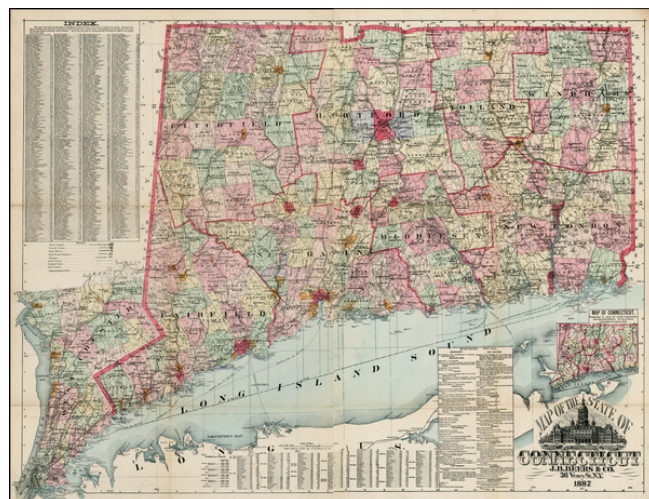

Barry Lawrence Ruderman Antique Maps Inc.

7407 La Jolla Boulevard
La Jolla, CA 92037

www.raremaps.com

(858) 551-8500
blr@raremaps.com

Map of the State of Connecticut . . . 1887

Stock#: 24080
Map Maker: Beers
Date: 1887
Place: New York
Color: Color
Condition: VG
Size: 46 x 32 inches
Price: SOLD

Description:

Decorative 2-sheet map of Connecticut, colored by townships, with a vignette of the State Capitol at Hartford.

Highly detailed, with an extensive index.

Detailed Condition:

Dissected and laid on linen.