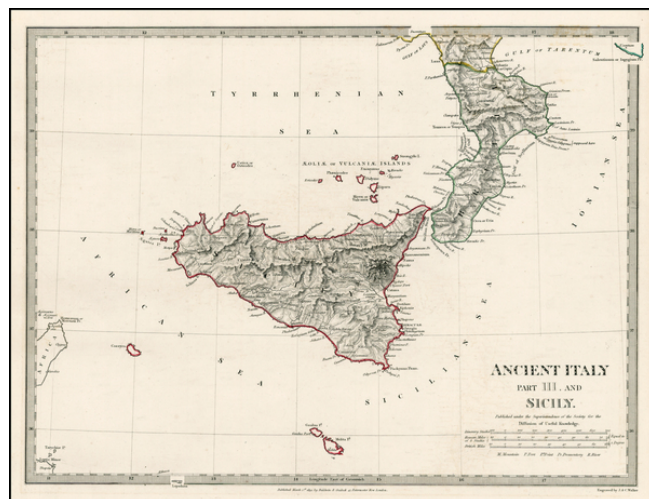

Barry Lawrence Ruderman Antique Maps Inc.

7407 La Jolla Boulevard
La Jolla, CA 92037

www.raremaps.com

(858) 551-8500
blr@raremaps.com

Ancient Italy Part III, and Sicily

Stock#: 24057
Map Maker: SDUK
Date: 1830
Place: London
Color: Hand Colored
Condition: VG
Size: 15.5 x 12 inches
Price: SOLD

Description:

Striking map of Sicily, the southern tip of Italy and Malta.

Detailed Condition: