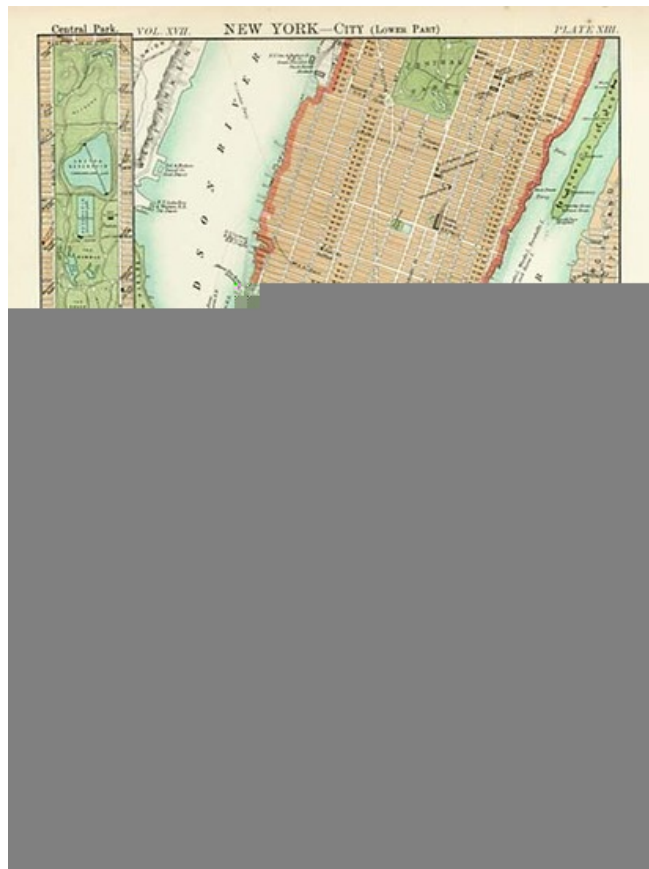

Barry Lawrence Ruderman Antique Maps Inc.

7407 La Jolla Boulevard
La Jolla, CA 92037

www.raremaps.com

(858) 551-8500
blr@raremaps.com

New York--City [Lower Part]

Stock#: 2310
Map Maker: Johnston
Date: 1882
Place: Edinburgh
Color: Color
Condition: VG+
Size: 10 x 7 inches
Price: SOLD

Description:

Detailed view of Manhattan, from Central Park southward and part of Brooklyn. Large inset of Central Park.

Detailed Condition: