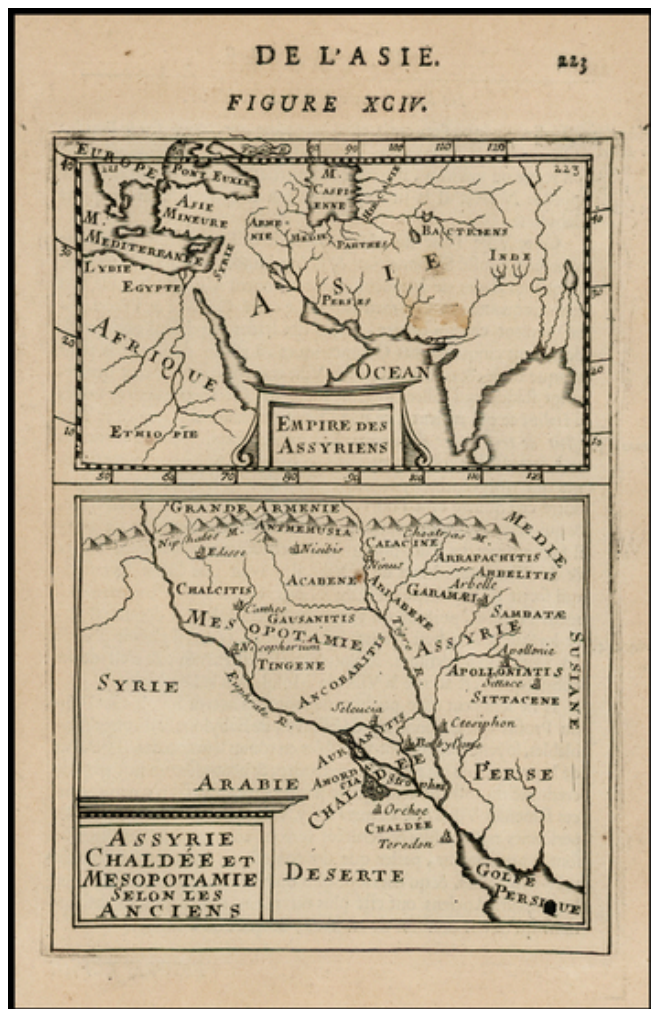

**Barry Lawrence Ruderman
Antique Maps Inc.**

7407 La Jolla Boulevard
La Jolla, CA 92037

www.raremaps.com

(858) 551-8500
blr@raremaps.com

Empire des Assyriens [on sheet with] Assyrie Chaldee et Mesopotamie selon les Anciens

Stock#: 23028
Map Maker: Mallet
Date: 1683
Place: Paris
Color: Uncolored
Condition: VG
Size: 6 x 4 inches
Price: SOLD

Description:

Two maps on one sheet, the upper sheet showing the Empire of the Assyriens and thesecond showing the region of the Tigres and Euphrates Rivers.