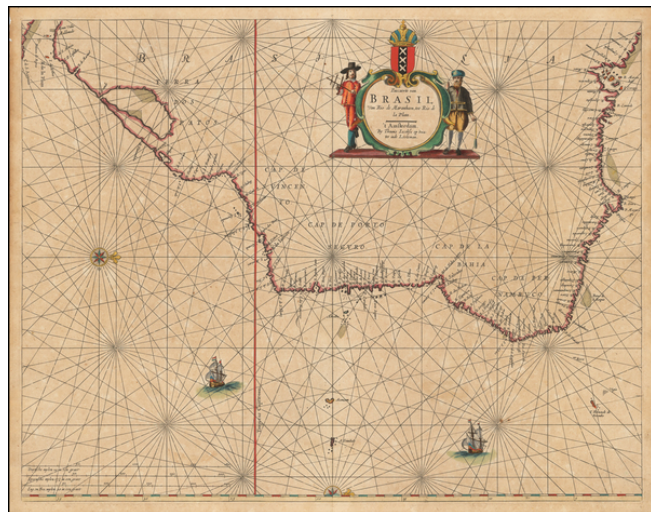

Barry Lawrence Ruderman Antique Maps Inc.

7407 La Jolla Boulevard
La Jolla, CA 92037

www.RareMaps.com

(858) 551-8500
blr@RareMaps.com

Pascaerte van Brasil van Rio de Maranhaon tot Rio de la Plata . . .

Stock#: 22655
Map Maker: Lootsman / Jacobsz
Date: 1662
Place: Amsterdam
Color: Hand Colored
Condition: VG
Size: 21.5 x 16.5 inches
Price: \$1,400.00

Description:

Rare sea chart of Brazil, one of the earliest obtainable Dutch Sea Charts of the region.

Extraordinary detail, with rich colors and gold heightened.

Detailed Condition:

Heightened in Gold. Double thick paper. Minor toning.