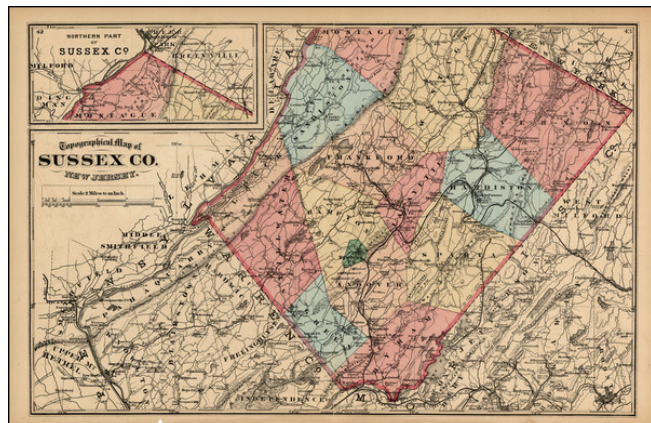

Barry Lawrence Ruderman Antique Maps Inc.

7407 La Jolla Boulevard
La Jolla, CA 92037

www.raremaps.com

(858) 551-8500
blr@raremaps.com

Topographical Map of Sussex Cou. New Jersey

Stock#: 21892
Map Maker: Beers
Date: 1872
Place: New York
Color: Hand Colored
Condition: VG
Size: 22 x 14 inches
Price: SOLD

Description:

Detailed map of Sussex County, colored by townships.

Shows towns, roads, rivers, post offices, railroads, etc.

Detailed Condition: