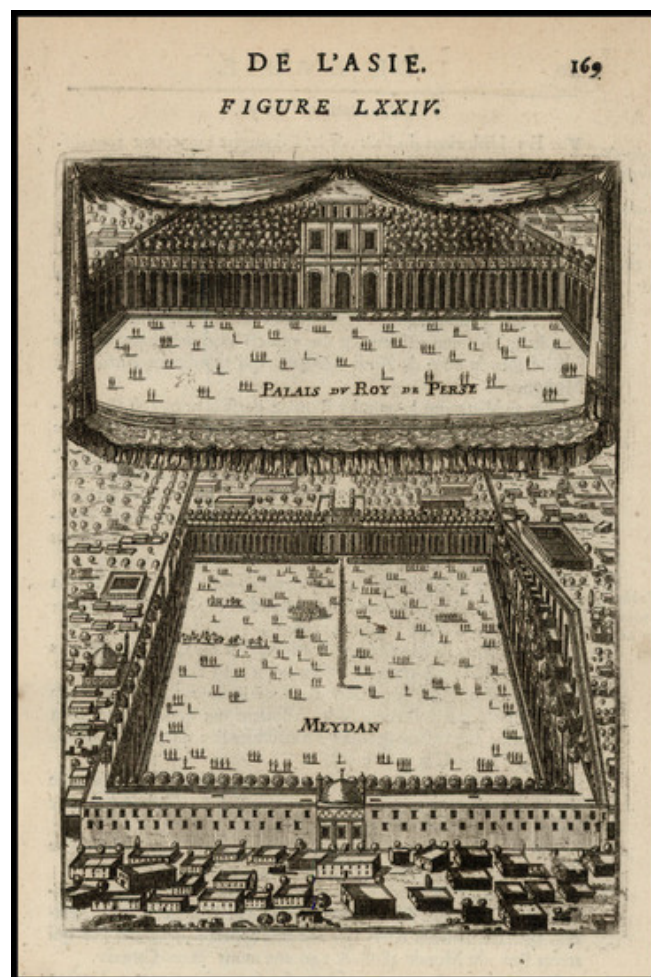

Barry Lawrence Ruderman Antique Maps Inc.

7407 La Jolla Boulevard
La Jolla, CA 92037

www.raremaps.com

(858) 551-8500
blr@raremaps.com

Palais Du Roy De Perse, Meydan

Stock#: 21881
Map Maker: Mallet
Date: 1683
Place: Paris
Color: Uncolored
Condition: VG
Size: 6 x 4 inches
Price: SOLD

Description:

Stunning birdseye view of a Medina and Palace in Persia, from Mallet's *Description de L'Univers*, first published in Paris in 1683.

Detailed Condition: