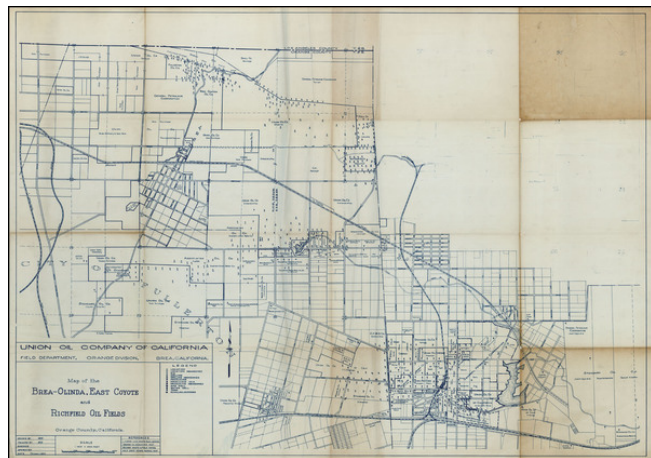

## Map of Brea-Olinda, East Coyote and Richfield Oil Fields. Orange County, California

**Stock#:** 21851  
**Map Maker:** Union Oil Company of California  
**Date:** 1925  
**Place:** Los Angeles  
**Color:** Uncolored  
**Condition:** VG  
**Size:** 46 x 33 inches  
**Price:** SOLD

### Description:

Highly detailed map of the a portion of North Orange County, California, showing Brea-Olinda, East Coyote and Richfield Oil Fields.

The areas claimed by a number of different oil companies is shown, along with a legend noting, locations, rigs, drilling, producing, gas wells, water, etc. Remarkable snapshot of Orange County's petroleum producing past.