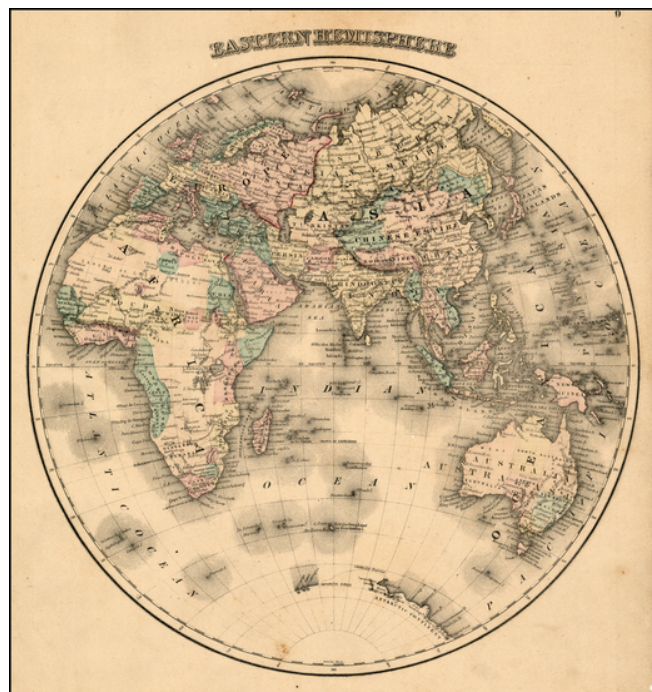

## Eastern Hemisphere

**Stock#:** 21560  
**Map Maker:** Gray  
**Date:** 1873  
**Place:** New York  
**Color:** Hand Colored  
**Condition:** VG  
**Size:** 14 x 13 inches  
**Price:** SOLD

### Description:

Attractive map of the Eastern Hemisphere.

Nice detail in the Antarctic, where the coastal outlines are beginning to take shape.