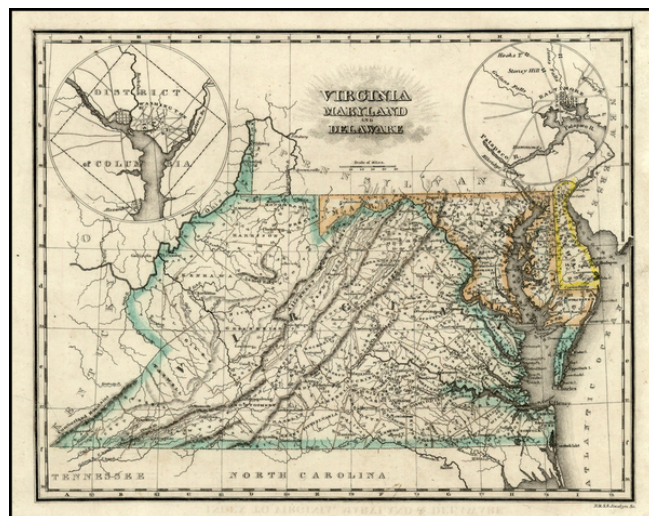

Barry Lawrence Ruderman Antique Maps Inc.

7407 La Jolla Boulevard
La Jolla, CA 92037

www.raremaps.com

(858) 551-8500
blr@raremaps.com

Virginia, Maryland and Delaware

Stock#: 21404
Map Maker: Morse
Date: 1823
Place: New Haven
Color: Hand Colored
Condition: VG
Size: 9.5 x 8 inches
Price: SOLD

Description:

Interesting early map of Virginia, Maryland and Delaware, with towns coded by number and an accompanying table.

This example is reportedly from the 1823 edition of Morse's Atlas, although we are not aware of any changes between this edition and the 1825 edition.