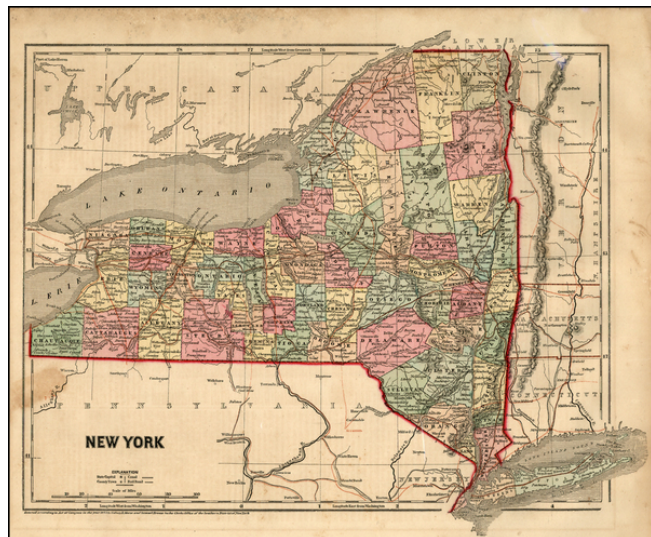

Barry Lawrence Ruderman Antique Maps Inc.

7407 La Jolla Boulevard
La Jolla, CA 92037

www.raremaps.com

(858) 551-8500
blr@raremaps.com

New York

Stock#: 21254
Map Maker: Morse
Date: 1856
Place: New York
Color: Color
Condition: VG
Size: 15 x 12.5 inches
Price: SOLD

Description:

Detailed map, divided by counties and townships. Shows towns, roads, mountains, rivers, railroads, lakes, etc. Includes nice detail for Long Island.

Detailed Condition: