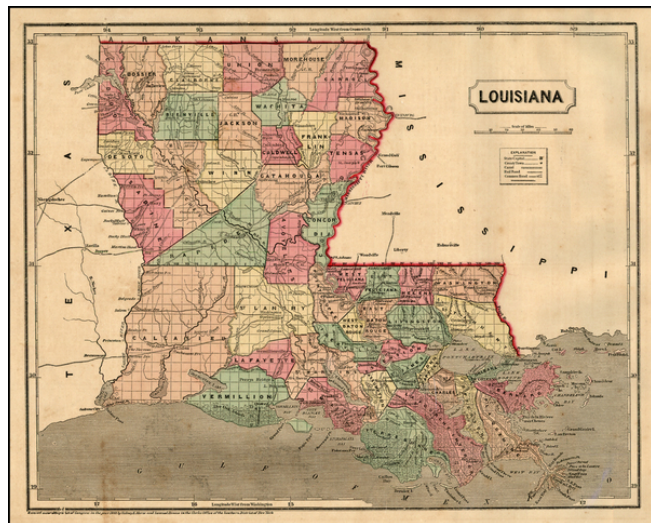

Barry Lawrence Ruderman Antique Maps Inc.

7407 La Jolla Boulevard
La Jolla, CA 92037

www.raremaps.com

(858) 551-8500
blr@raremaps.com

Louisiana

Stock#: 21251
Map Maker: Morse
Date: 1856
Place: New York
Color: Color
Condition: VG
Size: 15 x 12.5 inches
Price: SOLD

Description:

Scarce map of Louisiana by Charles Morse, divided by parishes and townships. Shows towns, roads, mountains, rivers, railroads, lakes, etc.

Detailed Condition: