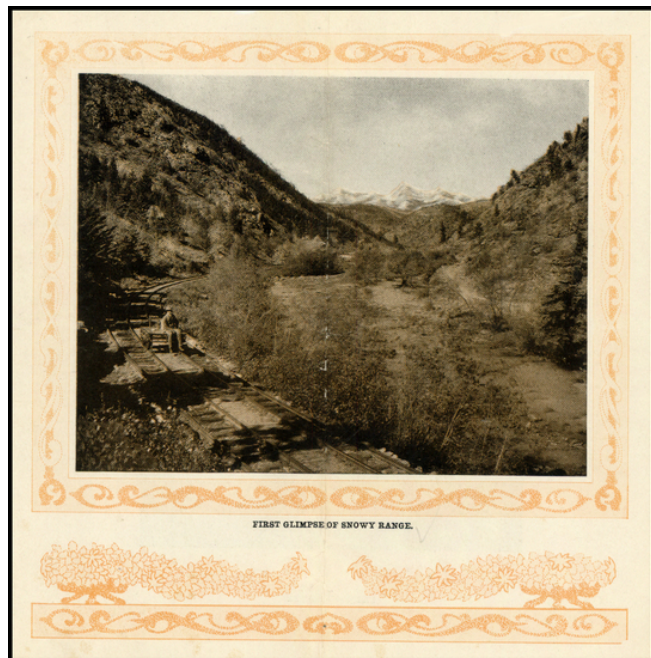

**Barry Lawrence Ruderman
Antique Maps Inc.**

7407 La Jolla Boulevard
La Jolla, CA 92037

www.raremaps.com

(858) 551-8500
blr@raremaps.com

First Glimpse of the Snowy Range

Stock#: 21068
Map Maker: Anonymous
Date: 1900 circa
Place: Denver
Color: Uncolored
Condition: VG
Size: 6 x 5 inches
Price: \$15.00

Description:

Early photographic view of the Snowy Range in Colorado, from the turn of the Century.

Detailed Condition:

Fold line. Removed from a turn of the Century view book featuring views of the Georgetown loop.