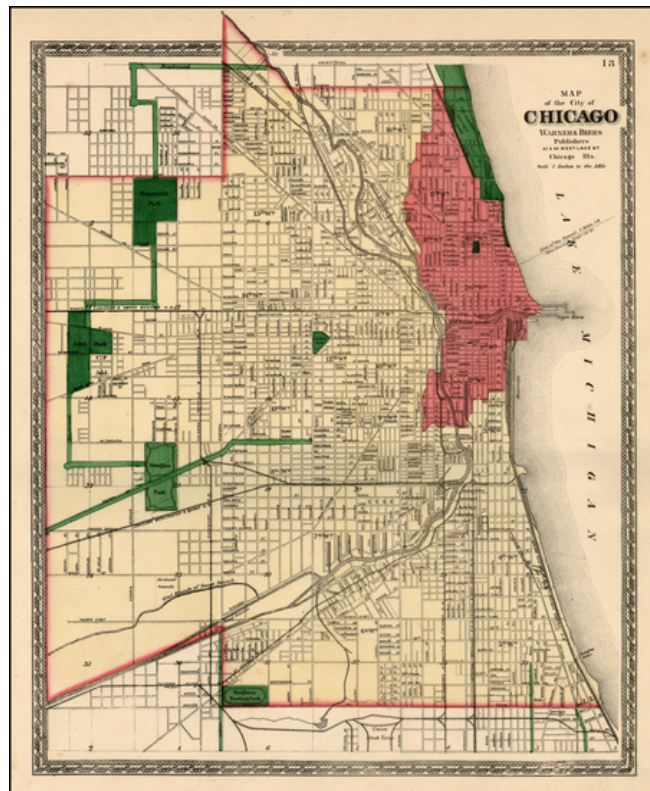

## Map of the City of Chicago . . .

**Stock#:** 21063  
**Map Maker:** Warner & Beers  
**Date:** 1873  
**Place:** Philadelphia  
**Color:** Hand Colored  
**Condition:** VG+  
**Size:** 17 x 13.5 inches  
**Price:** SOLD

### Description:

Detailed map of Chicago, hand colored by wards, and showing streets, roads, rail lines, buildings, parks, light house and other interesting features.

One of the best commercial atlas maps of the era. From Lloyd's scarce Atlas of the United States, which appeared only as an insert to Warner & Beers State and County Atlases, and was never separately published.