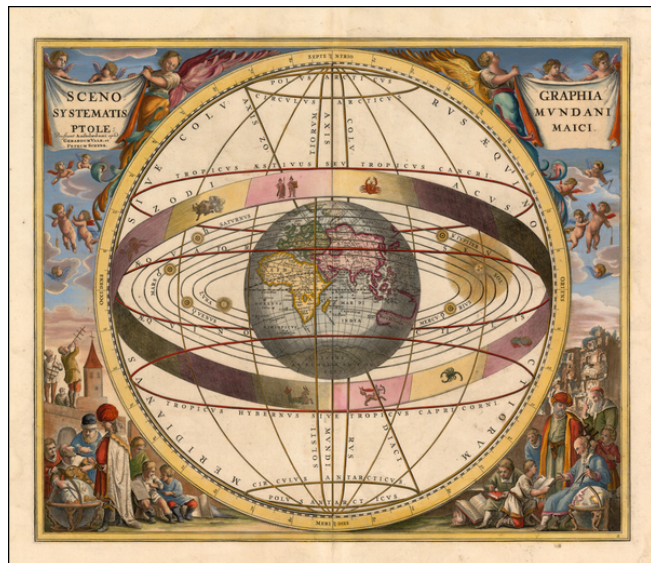

## Scenographia Systematis Mundani Ptolemaici

**Stock#:** 19984  
**Map Maker:** Cellarius  
**Date:** 1708  
**Place:** Amsterdam  
**Color:** Hand Colored  
**Condition:** VG  
**Size:** 20 x 17 inches  
**Price:** SOLD

### Description:

Striking example of Cellarius' diagram of the Zodiac and the orbits of the planets and the sun, ringing the Eastern Hemisphere, based upon Tycho Brahe.

The image is embellished with decorative allegorical scenes surrounding the map image.

Andreas Cellarius was born in 1596 in Neuhausen and educated in Heidelberg. He emigrated to Holland in the early 17th Century and 1637 moved to Hoorn, where he became the rector of the Latin School. Cellarius' best known work is his *Harmonia Macrocosmica*, first issued in 1660 by Jan Jansson, as a supplement to Jansson's *Atlas Novus* and reissued in 1661 and 1708. The work consists of a series of Celestial Charts begun by Cellarius in 1647 and intended as part of a two volume treatise on cosmography, which was never issued. Cellarius' charts are the most sought after of celestial charts, blending the striking imagery of the golden age of Dutch Cartography with contemporary scientific knowledge.