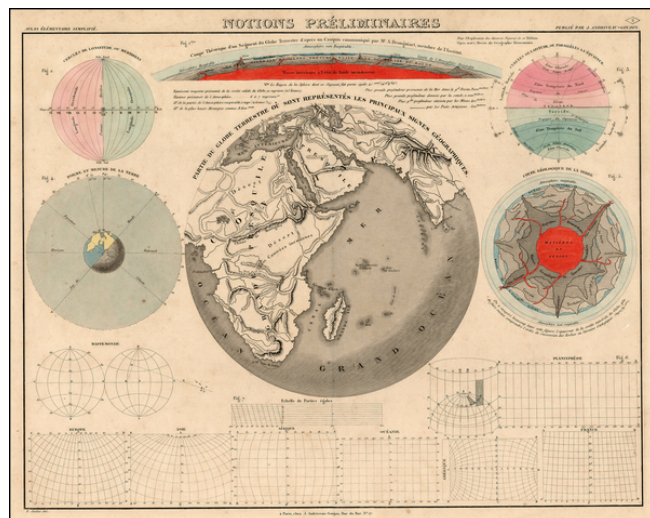

Barry Lawrence Ruderman Antique Maps Inc.

7407 La Jolla Boulevard
La Jolla, CA 92037

www.raremaps.com

(858) 551-8500
blr@raremaps.com

Notions Préliminaires

Stock#: 19942
Map Maker: Andriveau-Goujon
Date: 1845 circa
Place: Paris
Color: Hand Colored
Condition: VG
Size: 19 x 15 inches
Price: SOLD

Description:

Unusual map showing models of the core of the earth, the crust of the earth and other models.

Detailed Condition:

Minor foxing