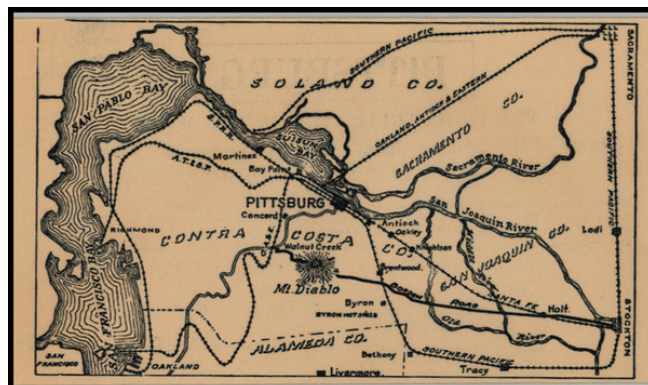

Stock#: 19402
Map Maker: Anonymous
Date: 1890 circa
Place: San Francisco ?
Color: Uncolored
Condition: VG
Size: 5 x 3 inches
Price: SOLD

Description:

An interesting trade card map, with promotional info for the Pittsburg Chamber of Commerce on the verso.