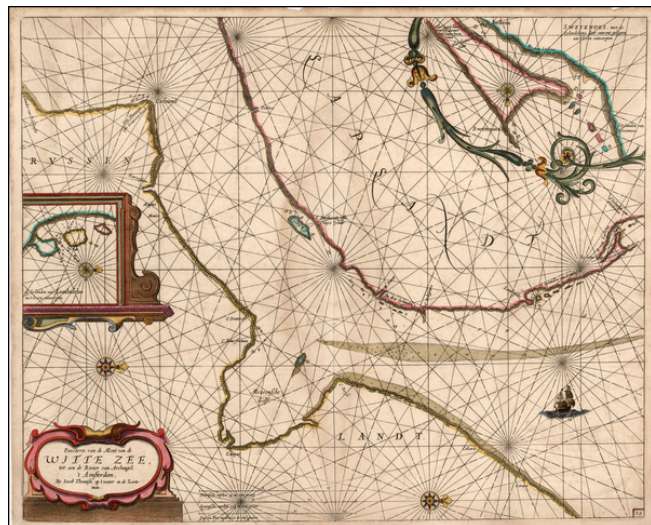

Stock#: 18604
Map Maker: Jacobsz
Date: 1662 circa
Place: Amsterdam
Color: Hand Colored
Condition: VG
Size: 20.5 x 16 inches
Price: \$1,200.00

Description:

Rare sea chart of a part of the White Sea, published by Jacob Theunisz (Lootsman).

At first Jacob adopted his father Anthonie's name, being known as Jacob Theunisz. Later with his brother, Caspar, in association, they added the name Lootsman to their name to avoid confusion with the father. In 1666 Jacob Lootsman published the first known edition of the *Nieuwe Water-Werelt, Ofte Zee-Atlas*.