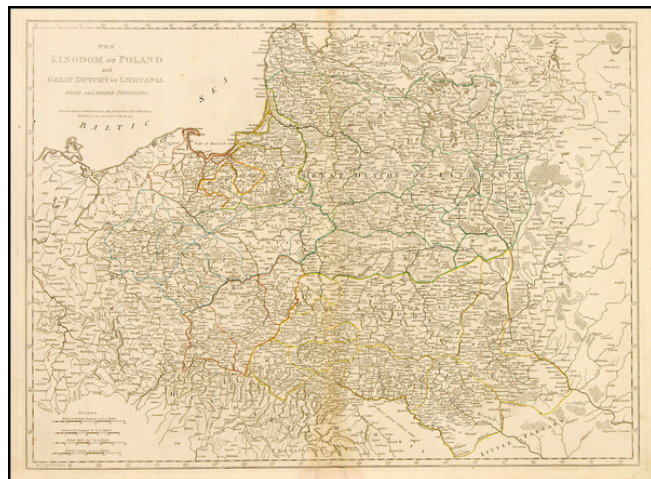

Barry Lawrence Ruderman Antique Maps Inc.

7407 La Jolla Boulevard
La Jolla, CA 92037

www.raremaps.com

(858) 551-8500
blr@raremaps.com

The Kingdom of Poland and Great Dutchy of Lithuania With All Their Divisions . . . 1772

Stock#: 17964
Map Maker: Sayer
Date: 1772
Place: London
Color: Outline Color
Condition: VG
Size: 19 x 13 inches
Price: SOLD

Description:

Detailed regional map, colored by Political divisions. Includes towns, mountains, rivers, lakes, islands, etc.