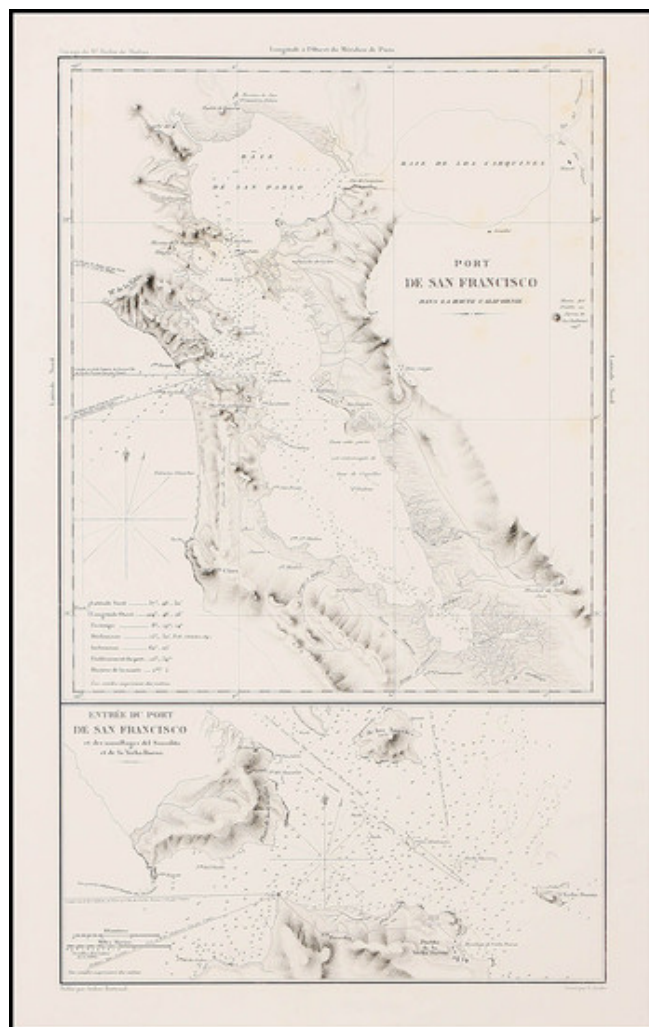

Stock#: 17523
Map Maker: Duflot De Mofras
Date: 1844
Place: Paris
Color: Uncolored
Condition: VG
Size: 10 x 17.25 inches
Price: SOLD

Description:

Eugene Duflot De Mofras' map of San Francisco is one of the earliest printed maps of the harbor and one of the earliest obtainable regional maps of the region.

The map is remarkably detailed and includes soundings, topographical details, notes on the entrance and approaches, rivers, roads, towns, missions and a host of other details. The map is derived from William Beechey's rare chart of San Francisco Bay, first published in 1833, based upon Beechey's surveys in 1827-1828, with corrections based upon Duflot Du Mofras's observations. Duflot de Mofras' *Exploration*

Du Territoire De L'Oregon, Des Californies Et De La Mer Vermeille . . . is generally considered to be the best book on California prior to the American occupation. The book included an atlas of maps of the Pacific Coast. Wheat calls the large map a landmark... It made these western regions known in European official circles...his highly original map has much to commend it. The atlas volume contains, in addition to the large map, plans of ports from Acapulco to the Aleutians, including San Pedro, San Diego, Santa Barbara, Monterey, San Francisco, and the mouth of the Columbia. Duflot de Mofras sailed from Mazatlan in April 1841, touching first on San Pedro, where the observations for this original work were made. A nice example with wide margins.

An essential map of California collectors.

Detailed Condition: