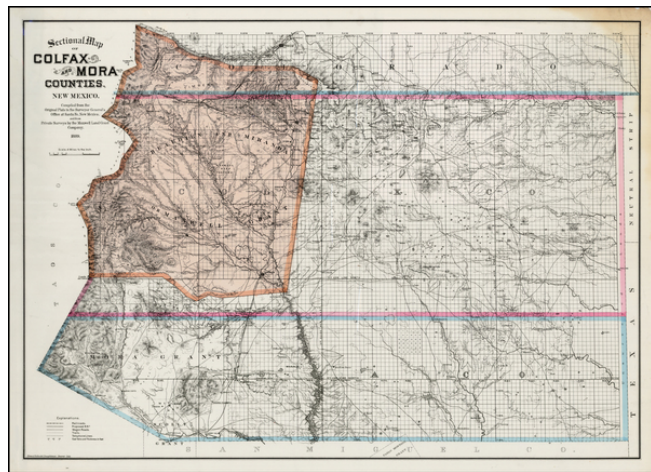

Barry Lawrence Ruderman Antique Maps Inc.

7407 La Jolla Boulevard
La Jolla, CA 92037

www.raremaps.com

(858) 551-8500
blr@raremaps.com

Sectional Map of Colfax and Mora Counties. New Mexico

Stock#: 17036
Map Maker: Rollandet
Date: 1889
Place: Denver
Color: Color
Condition: VG+
Size: 36 x 27 inches
Price: SOLD

Description:

Detailed separately issued map of these two New Mexico Counties, published by Rollandet in Denver. The map includes the Beaubine and Miranda or Maxwell Grant. One of the most detailed regional maps of the period.