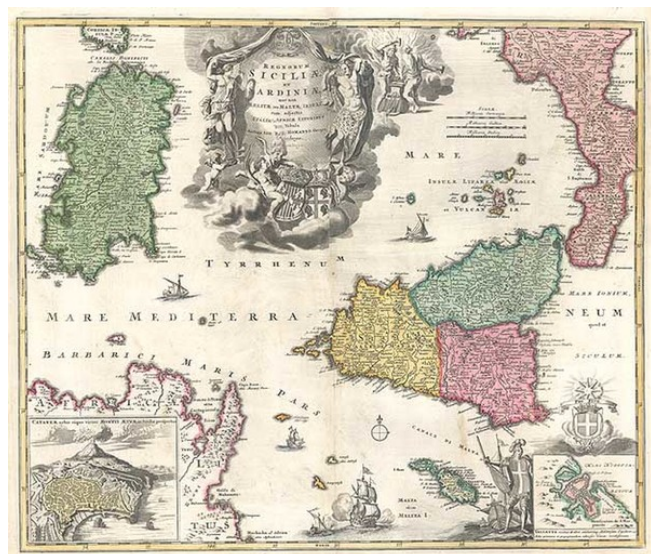

Barry Lawrence Ruderman Antique Maps Inc.

7407 La Jolla Boulevard
La Jolla, CA 92037

www.raremaps.com

(858) 551-8500
blr@raremaps.com

Regnorum Siciliae et Sardiniae nec non Melitae seu Maltae Insula cum adjectis Italiae et Africae Litoribus Nova Tabula...

Stock#: 1642
Map Maker: Homann
Date: 1707 circa
Place: Nuremberg
Color: Hand Colored
Condition: VG
Size: 22 x 19 inches
Price: SOLD

Description:

Striking example of Homann's map of Sicily, Sardinia and Malta, along with the neighboring islands. The map is richly embellished with several cartouches, coats of arms, sailing ships and insets of Mt. Aetna and Valletta. A very nice example of the map, from an early edition of Homann's Atlas Novus Terrarum, pre-dating the Homann privilege.