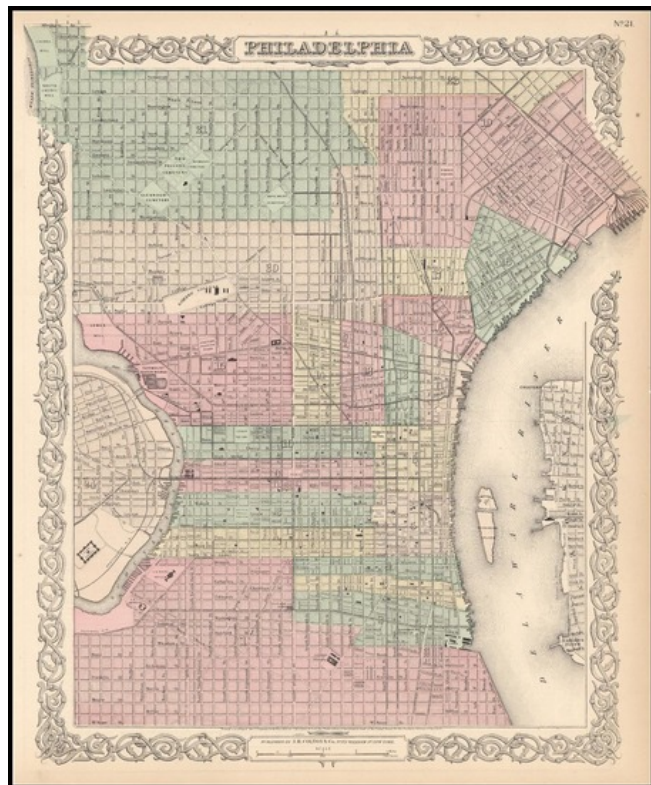

Barry Lawrence Ruderman Antique Maps Inc.

7407 La Jolla Boulevard
La Jolla, CA 92037

www.raremaps.com

(858) 551-8500
blr@raremaps.com

Philadelphia

Stock#: 15830
Map Maker: Colton
Date: 1858
Place: New York
Color: Hand Colored
Condition: VG+
Size: 16 x 13 inches
Price: SOLD

Description:

Attractive map of the city, hand colored by wards. Shows streets, wharfs, railroads, squares, US Arsenal, US Naval Asylum, County Prison, Baltimore RR Depot, Navy Yard, Gas Works, Fairmount Water Works, Girard College, Cemeteries, Reading RR's Coal Wharf, New York RR Depot, and many other buildings, parks and other features. One of the most detailed city maps to appear in a commercial atlas during this period. Classical Colton decorative border.