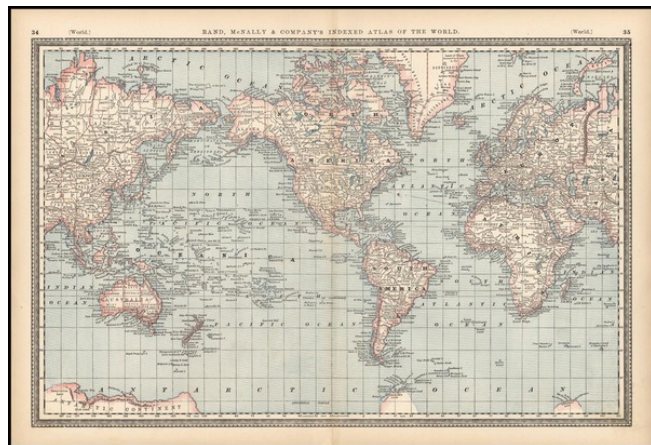

Barry Lawrence Ruderman Antique Maps Inc.

7407 La Jolla Boulevard
La Jolla, CA 92037

www.raremaps.com

(858) 551-8500
blr@raremaps.com

Rand, McNally & Co.'s Map of the World

Stock#: 15801
Map Maker: Rand & McNally
Date: 1884
Place: Chicago
Color: Color
Condition: VG+
Size: 19 x 12.5 inches
Price: SOLD

Description:

Nice detailed map of the World, including some of the known parts of Antarctica.

Detailed Condition: