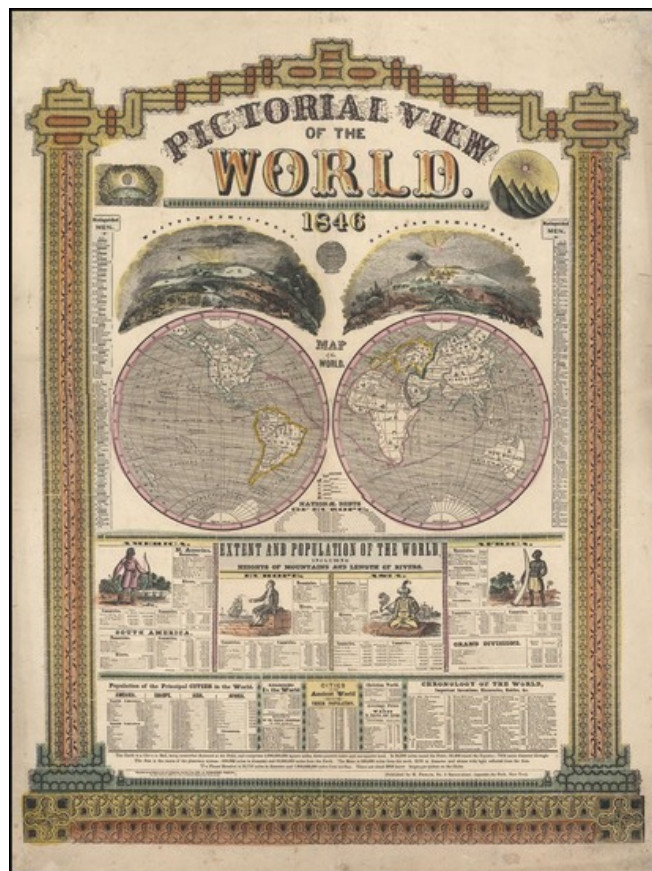

**Barry Lawrence Ruderman
Antique Maps Inc.**

7407 La Jolla Boulevard
La Jolla, CA 92037

www.raremaps.com

(858) 551-8500
blr@raremaps.com

Pictorial View of the World. 1846 . . .

Stock#: 15730
Map Maker: Phelps
Date: 1846
Place: New York
Color: Hand Colored
Condition: VG
Size: 28 x 21 inches
Price: SOLD

Description:

Unusual decorative broadside which includes a double hemisphere map of the world, two birdseye views and graphical depictions of the sun, the moon and the 4 continents (America, Asia, Europe and Africa). Full of statistics and an historical time line of the Distinguished men beginning in 4000 BC with Adam and Enoch and ending with Andrew Jackson! Very rare. The first example we have ever seen. Backed with archival paper to support paper thinness, but generally a gorgeous example.