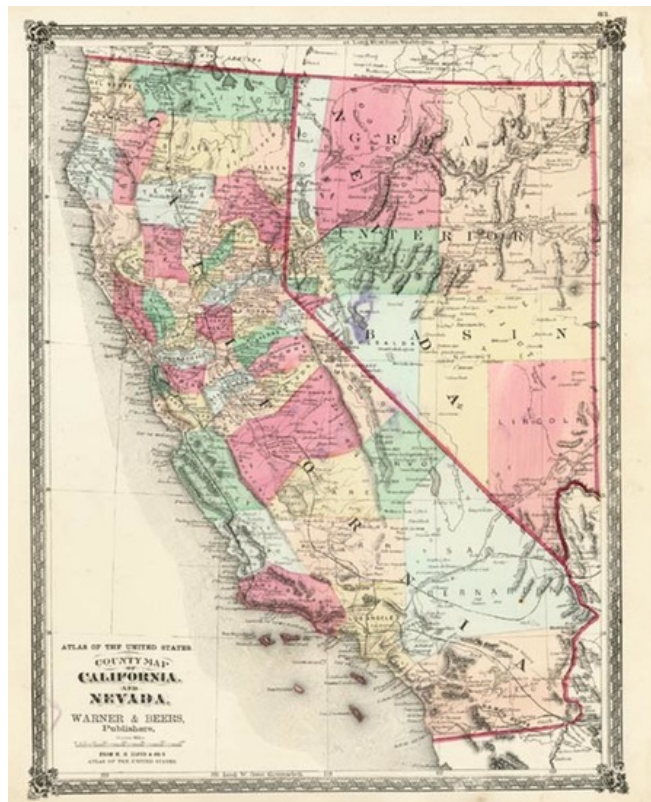

Barry Lawrence Ruderman Antique Maps Inc.

7407 La Jolla Boulevard
La Jolla, CA 92037

www.raremaps.com

(858) 551-8500
blr@raremaps.com

County Map of Nevada and California

Stock#: 1551
Map Maker: Lloyd
Date: 1873
Place: Chicago
Color: Hand Colored
Condition: VG+
Size: 16 x 13 inches
Price: SOLD

Description:

Nice map of NV & CA, colored by county. Shows towns, railroads, roads, rivers, mountains, dry lakes, Indian Tribes, etc. Decorative border. A fine example.

Detailed Condition: